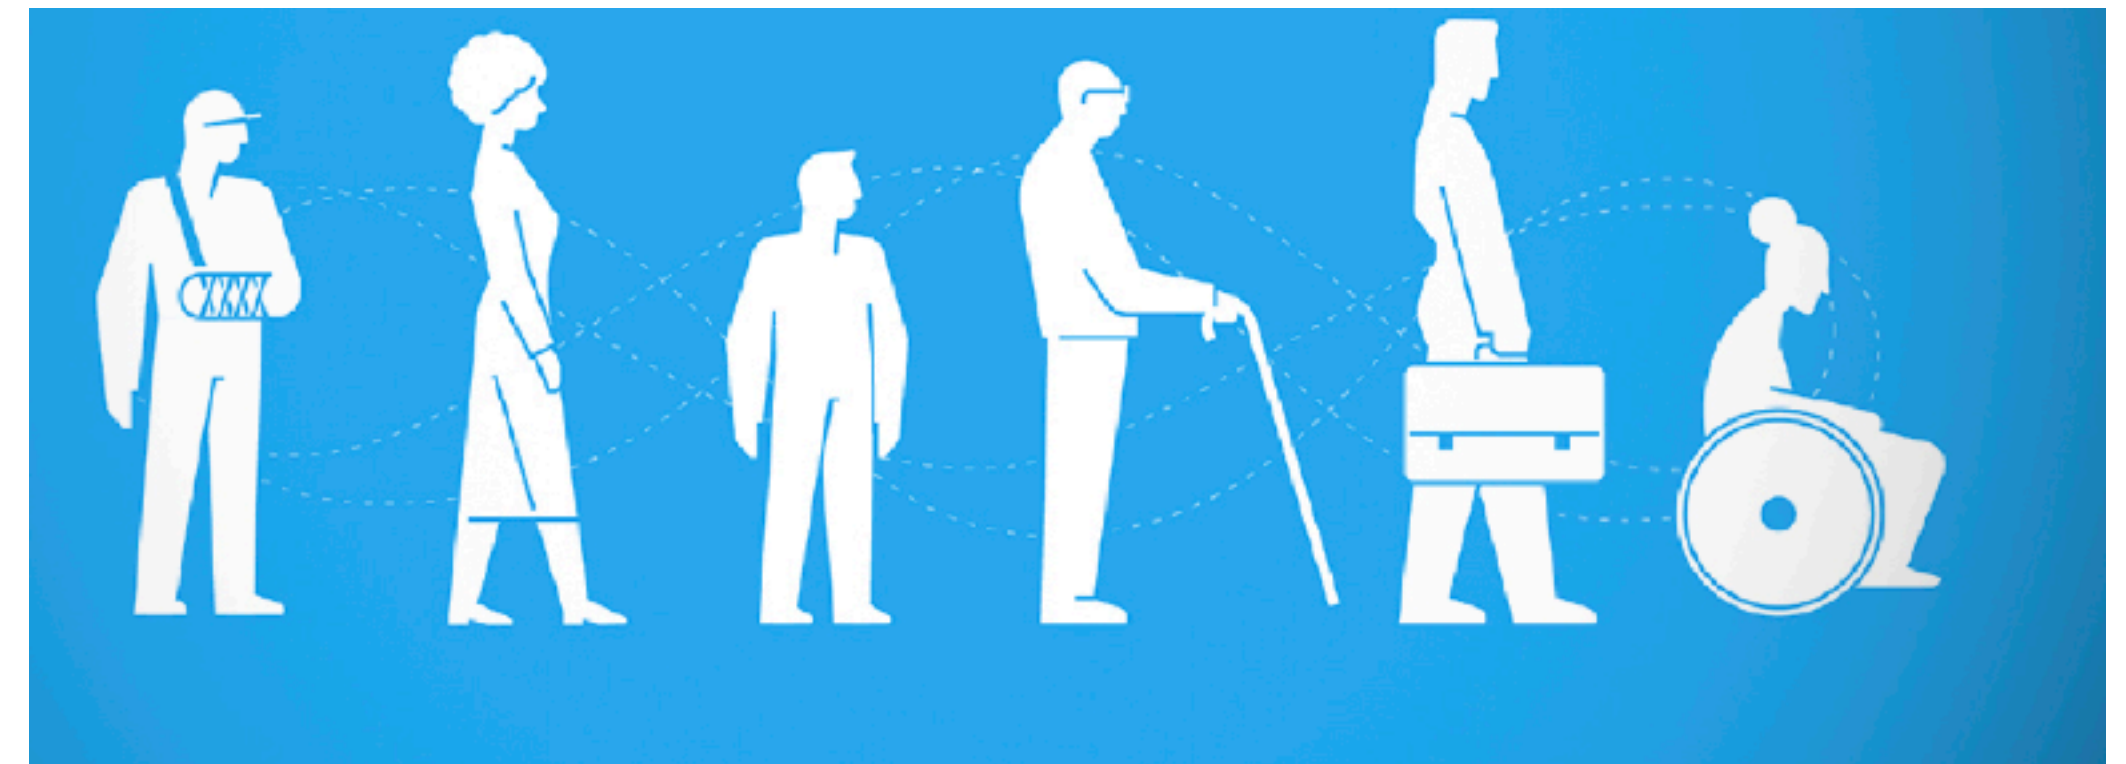

UNIVERSAL DESIGN

Designed to be used by everyone, including those with disabilities, the elderly, children, and busy individuals who need to multitask.