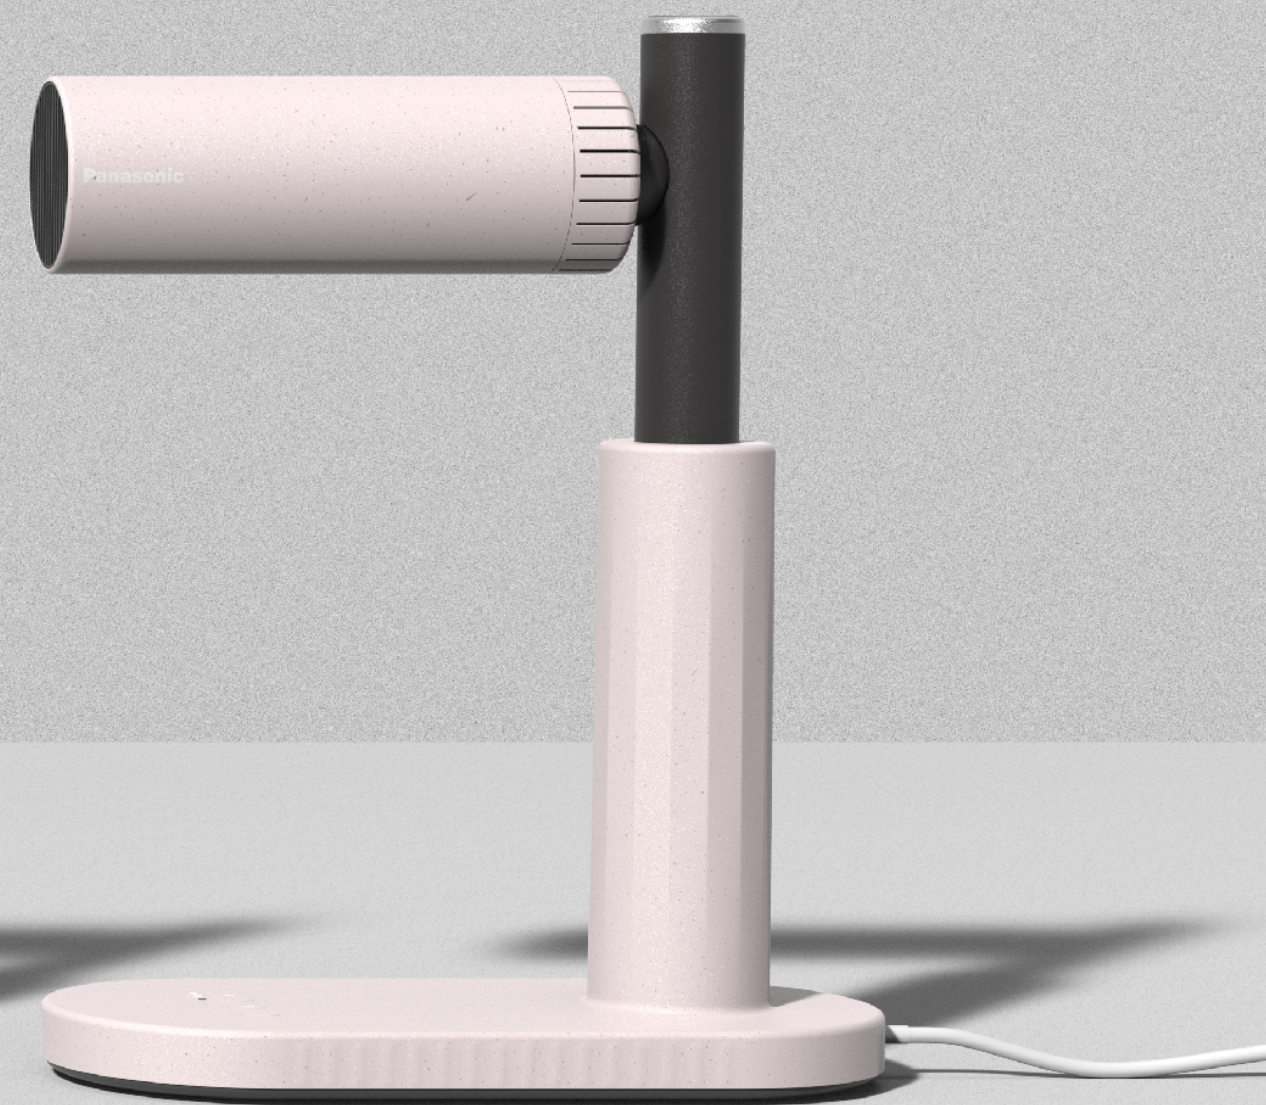

**TABLETOP HANDS-FREE  
HAIR DRYER**

This tabletop hands-free hair dryer is an innovative solution designed to **make your nighttime routine effortless and relaxing.**

This advanced dryer is perfect for those who **come home exhausted and want to quickly dry their hair after a shower before heading to bed.**

It is also ideal for individuals who frequently experience arm fatigue or boredom while blow-drying their hair, such as children, as well as for people with disabilities who need an easy-to-use, efficient drying solution.

CE

ⓧ

UL

FC

EFFICIENCY LEVEL 1

RoHS

Bottom

CMF Design