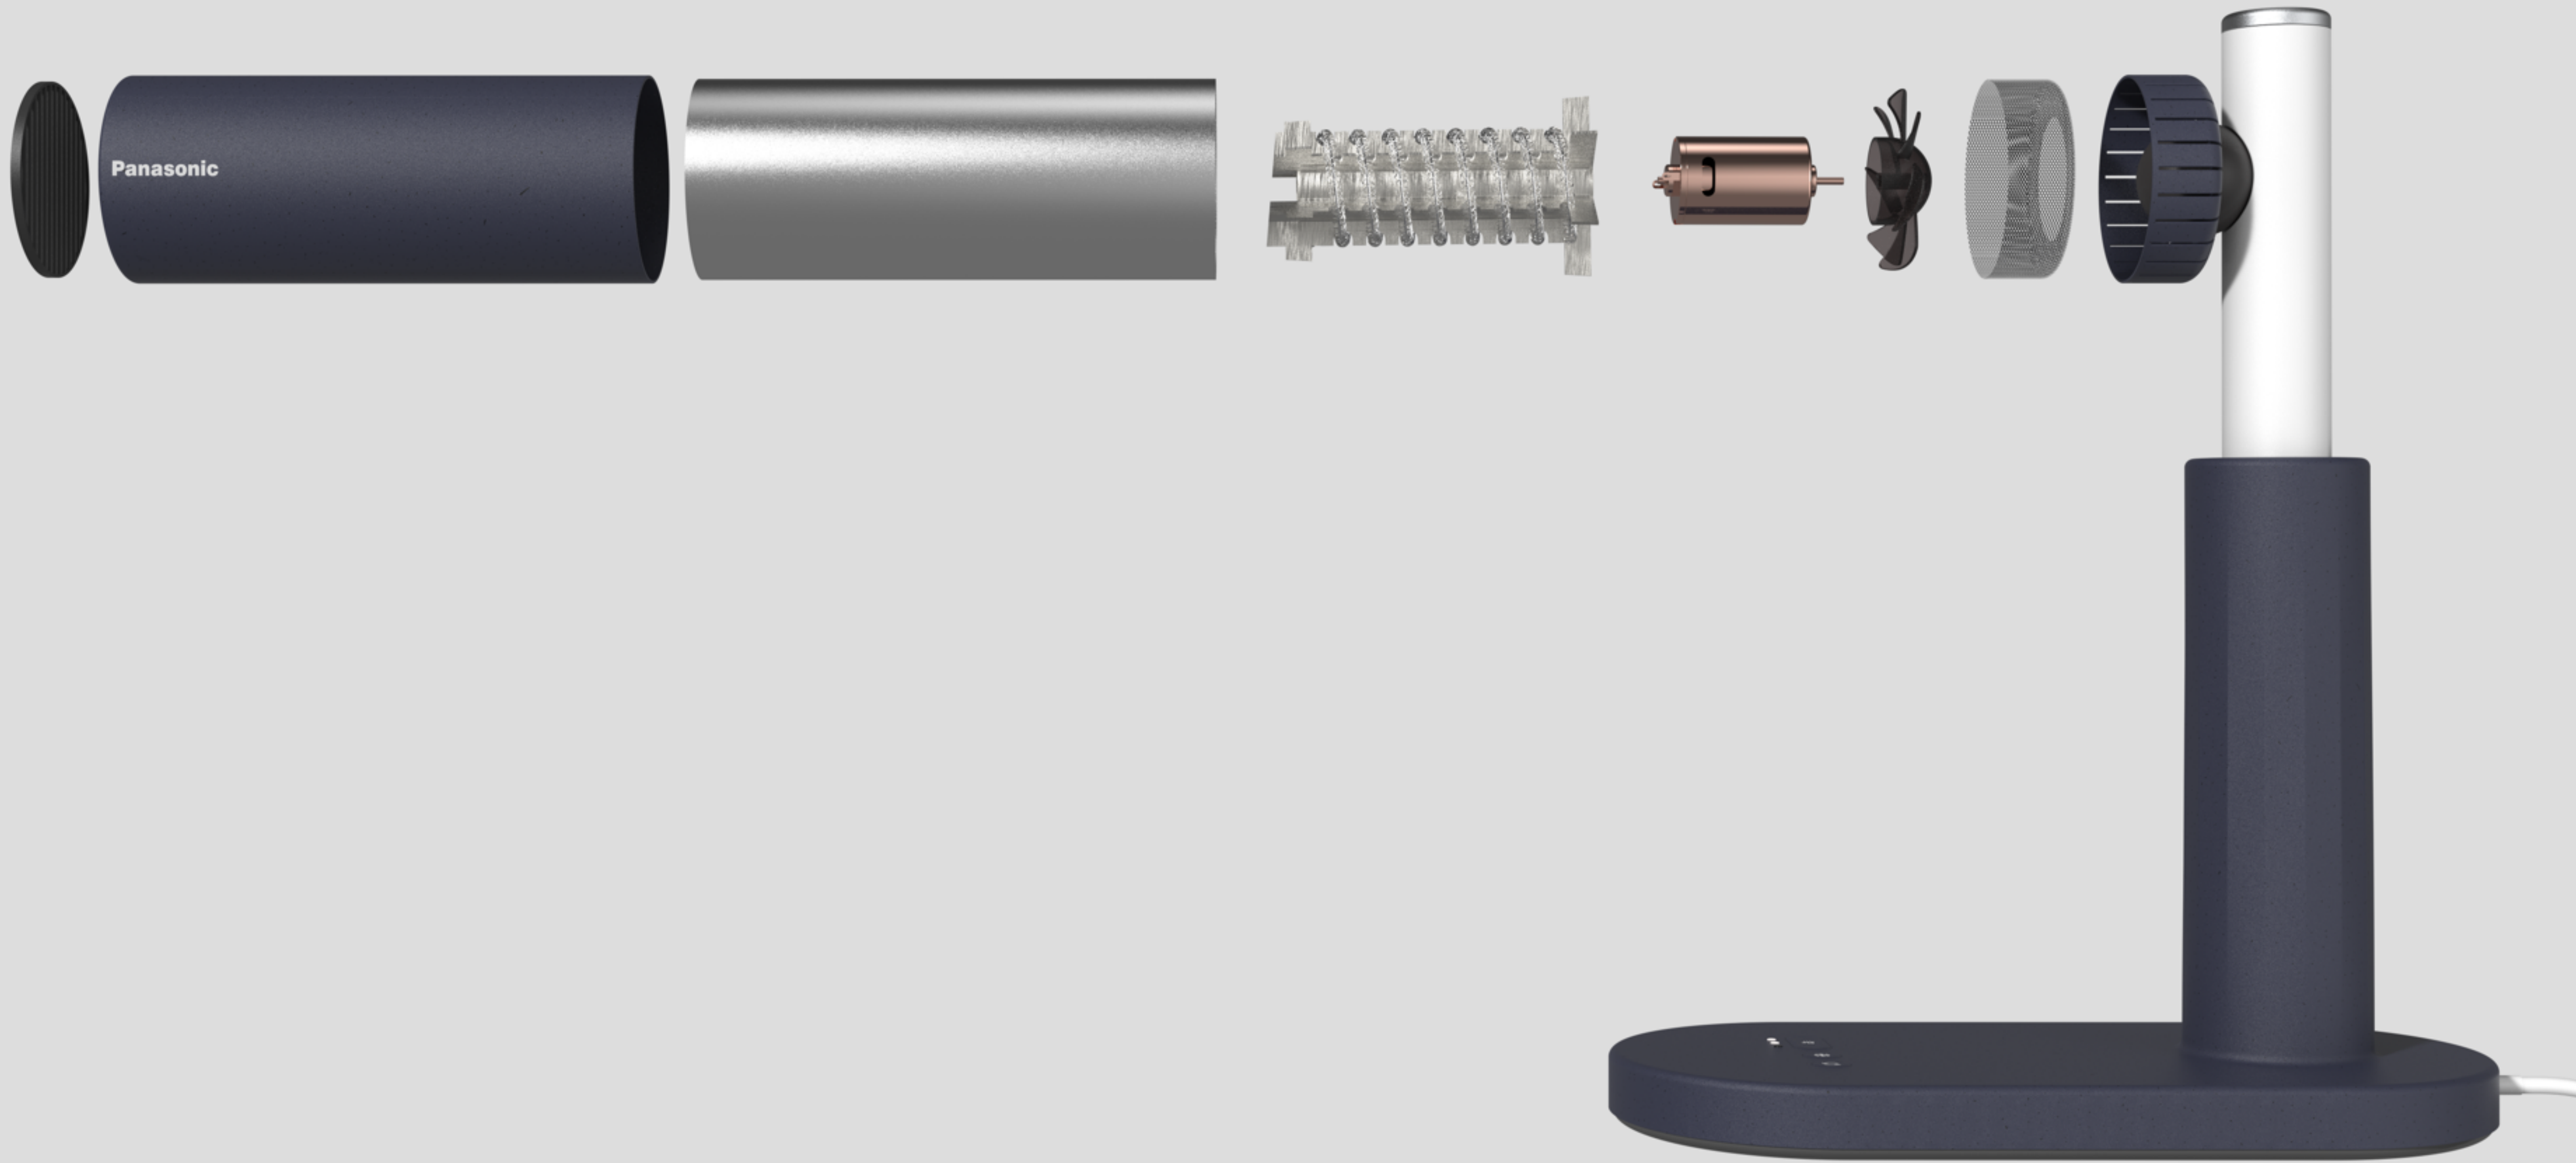

**TABLETOP HANDS-FREE  
HAIR DRYER**

This tabletop hands-free hair dryer is an innovative solution designed to **make your nighttime routine effortless and relaxing.**

This advanced dryer is perfect for those who **come home exhausted and want to quickly dry their hair after a shower before heading to bed.**

It is also ideal for individuals who frequently experience arm fatigue or boredom while blow-drying their hair, such as children, as well as for people with disabilities who need an easy-to-use, efficient drying solution.

# USP

**Hands-Free**

**Oscillation  
Mechanism**

**Adjustable  
Stand**

**Rapid&Uniform  
Drying**

**Easy to Move**

**Motor**  
Oscillation  
mechanism

Coherent Design Language

Coherent Design Language

Coherent Design Language

Front Grill

Button

Panasonic

**Panasonic**

Branding

Cord