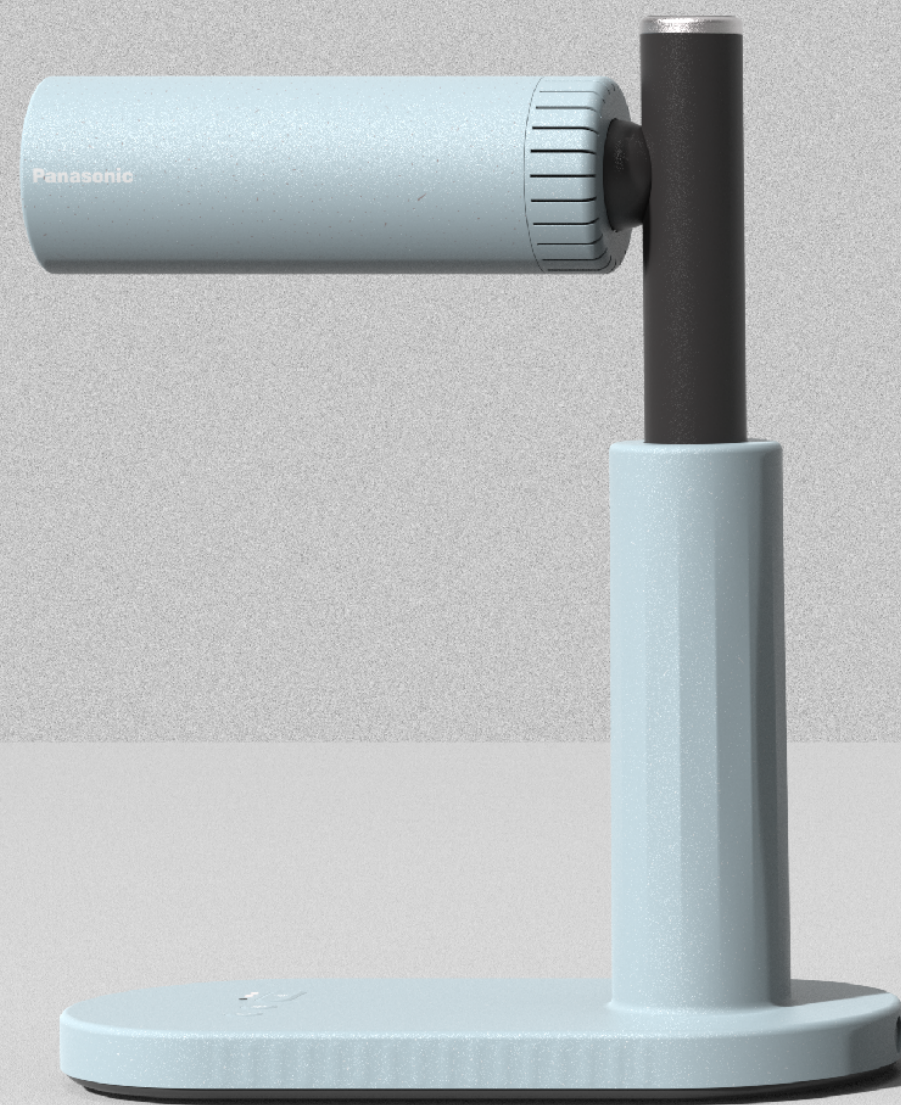

**TABLETOP HANDS-FREE  
HAIR DRYER**

This tabletop hands-free hair dryer is an innovative solution designed to **make your nighttime routine effortless and relaxing.**

This advanced dryer is perfect for those who **come home exhausted and want to quickly dry their hair after a shower before heading to bed.**

CE

ⓧ

UL

FC

EFFICIENCY LEVEL 1

RoHS

Bottom

CMF Design