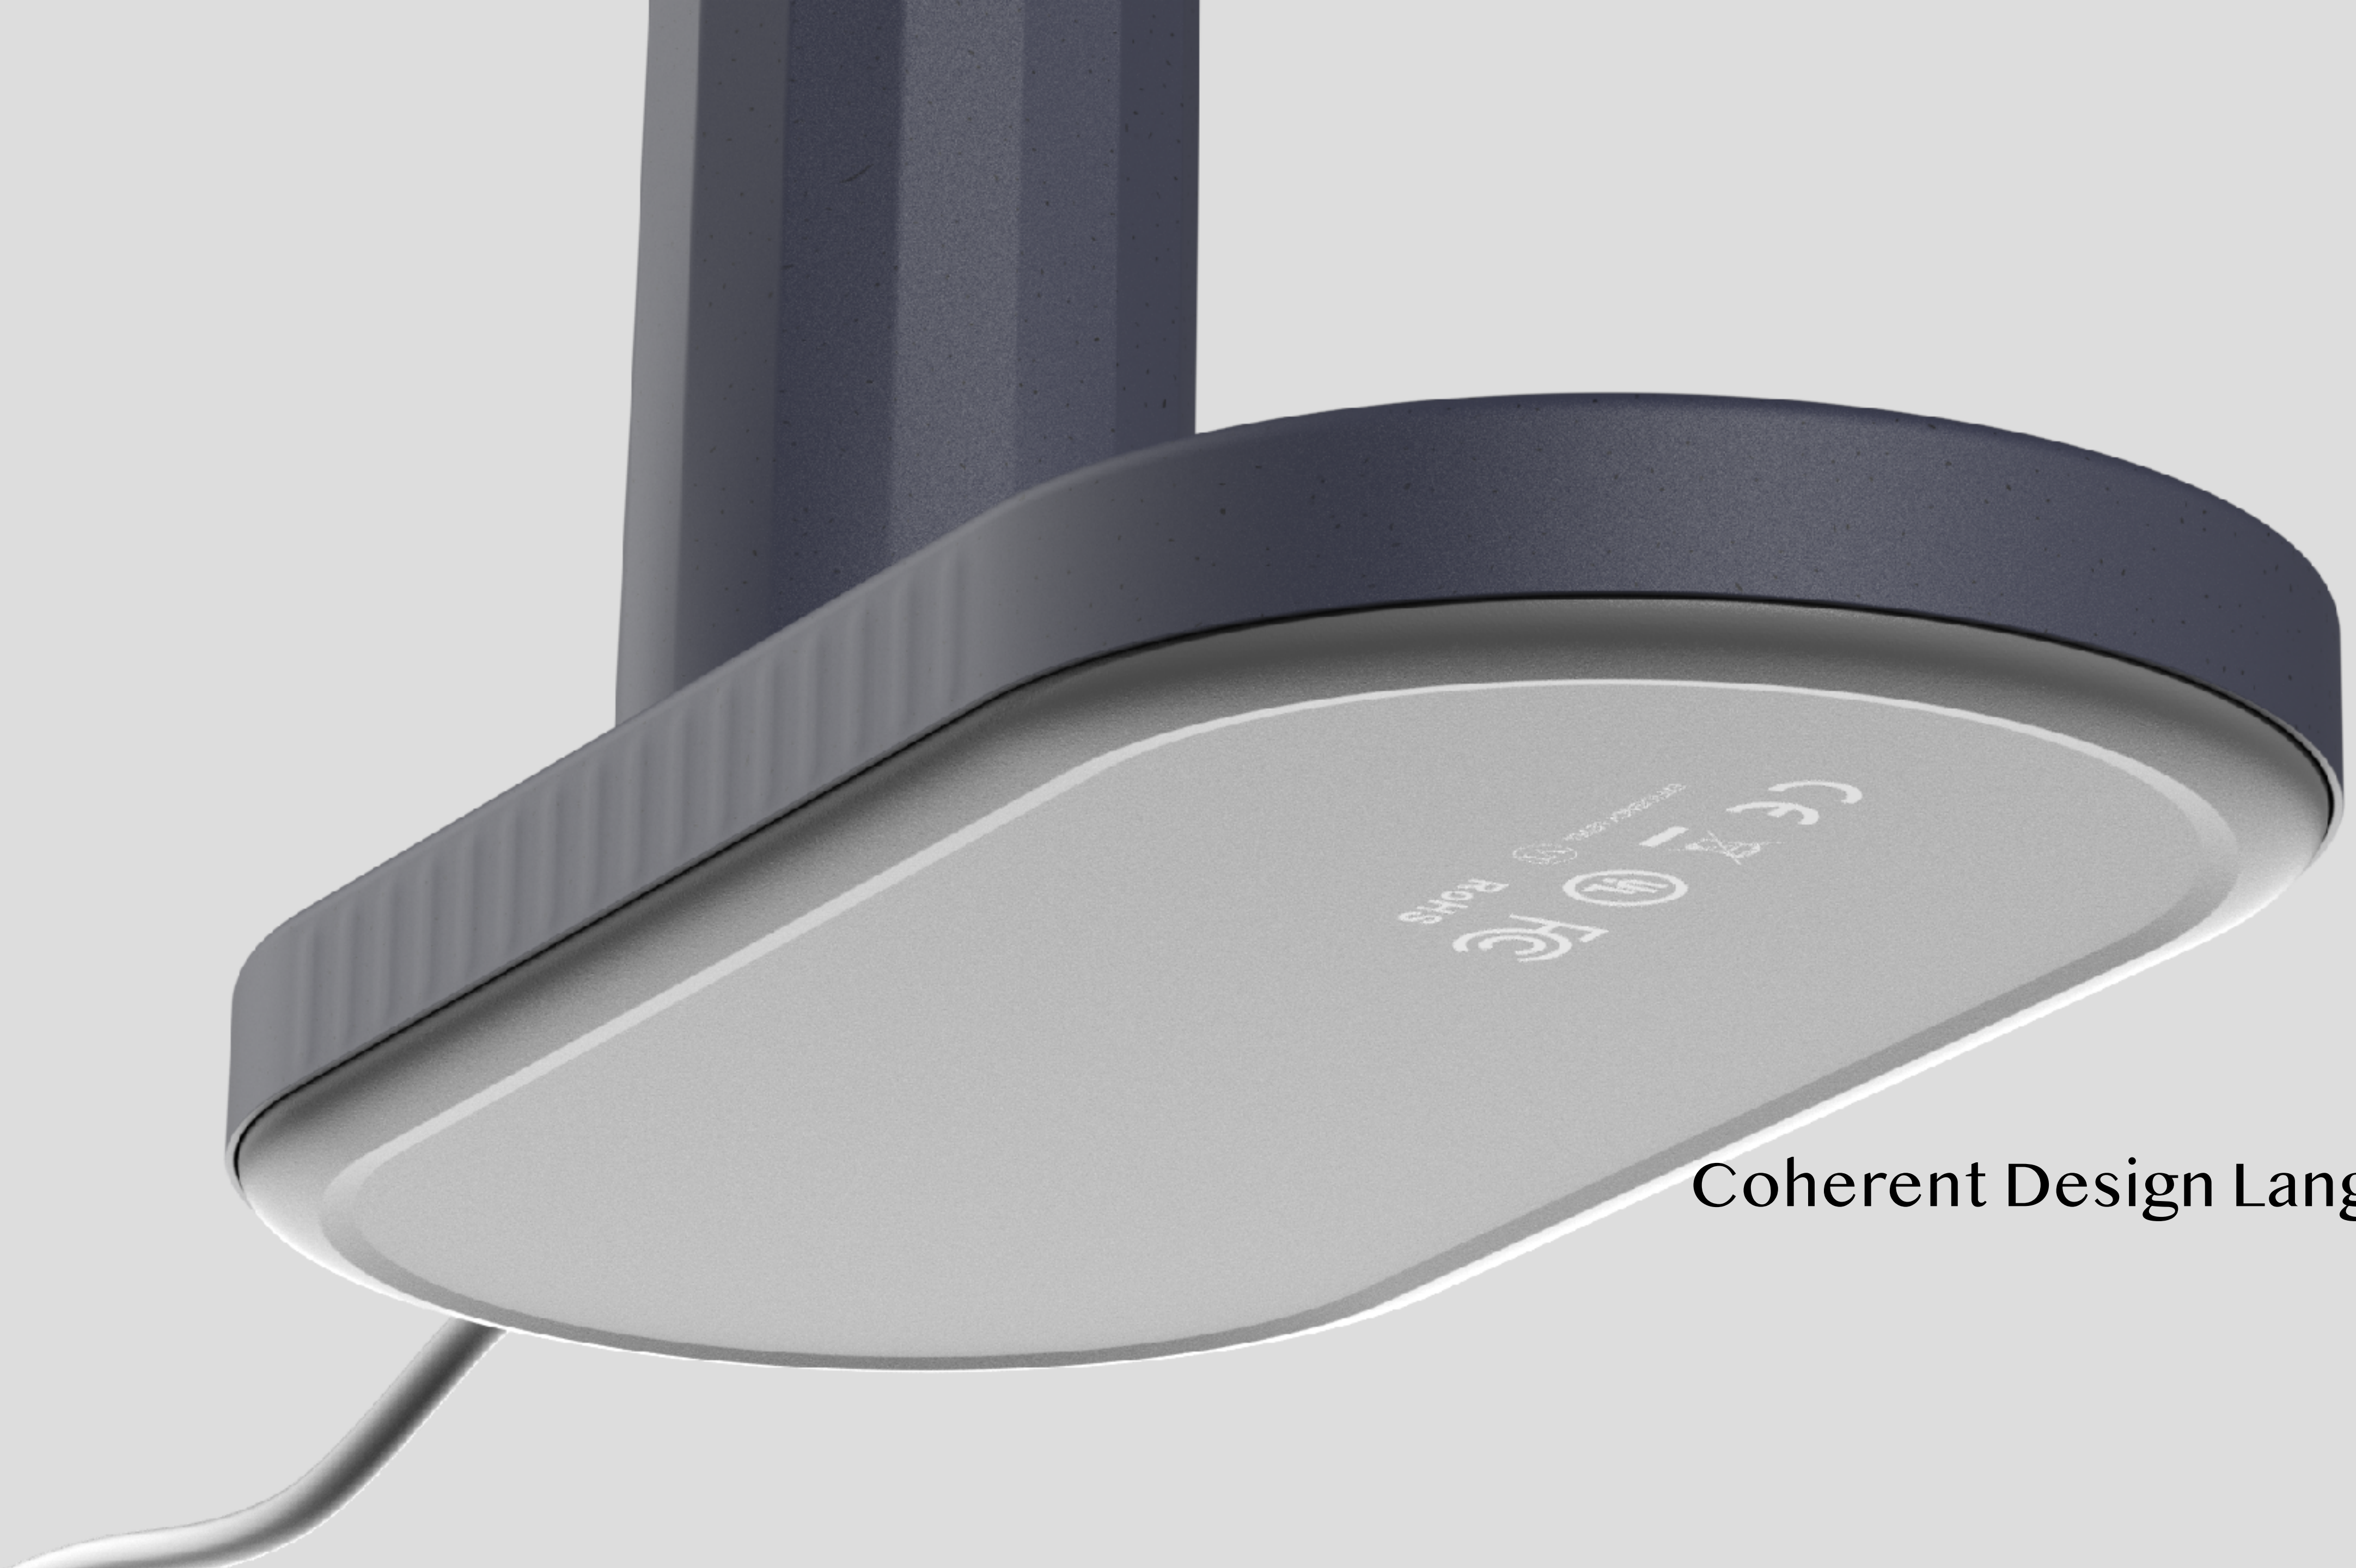

**TABLETOP HANDS-FREE  
HAIR DRYER**

This tabletop hands-free hair dryer is an innovative solution designed to **make your nighttime routine effortless and relaxing.**

This advanced dryer is perfect for those who **come home exhausted and want to quickly dry their hair after a shower before heading to bed.**

It is also ideal for individuals who frequently experience arm fatigue or boredom while blow-drying their hair, such as children, as well as for people with disabilities who need an easy-to-use, efficient drying solution.

# USP

**Hands-Free**

**Oscillation  
Mechanism**

**Adjustable  
Stand**

**Rapid&Uniform  
Drying**

**Easy to Move**

**Motor**  
Oscillation  
mechanism

Coherent Design Language

Coherent Design Language

Coherent Design Language

Front Grill

Button

Panasonic

**Panasonic**

Branding

Cord