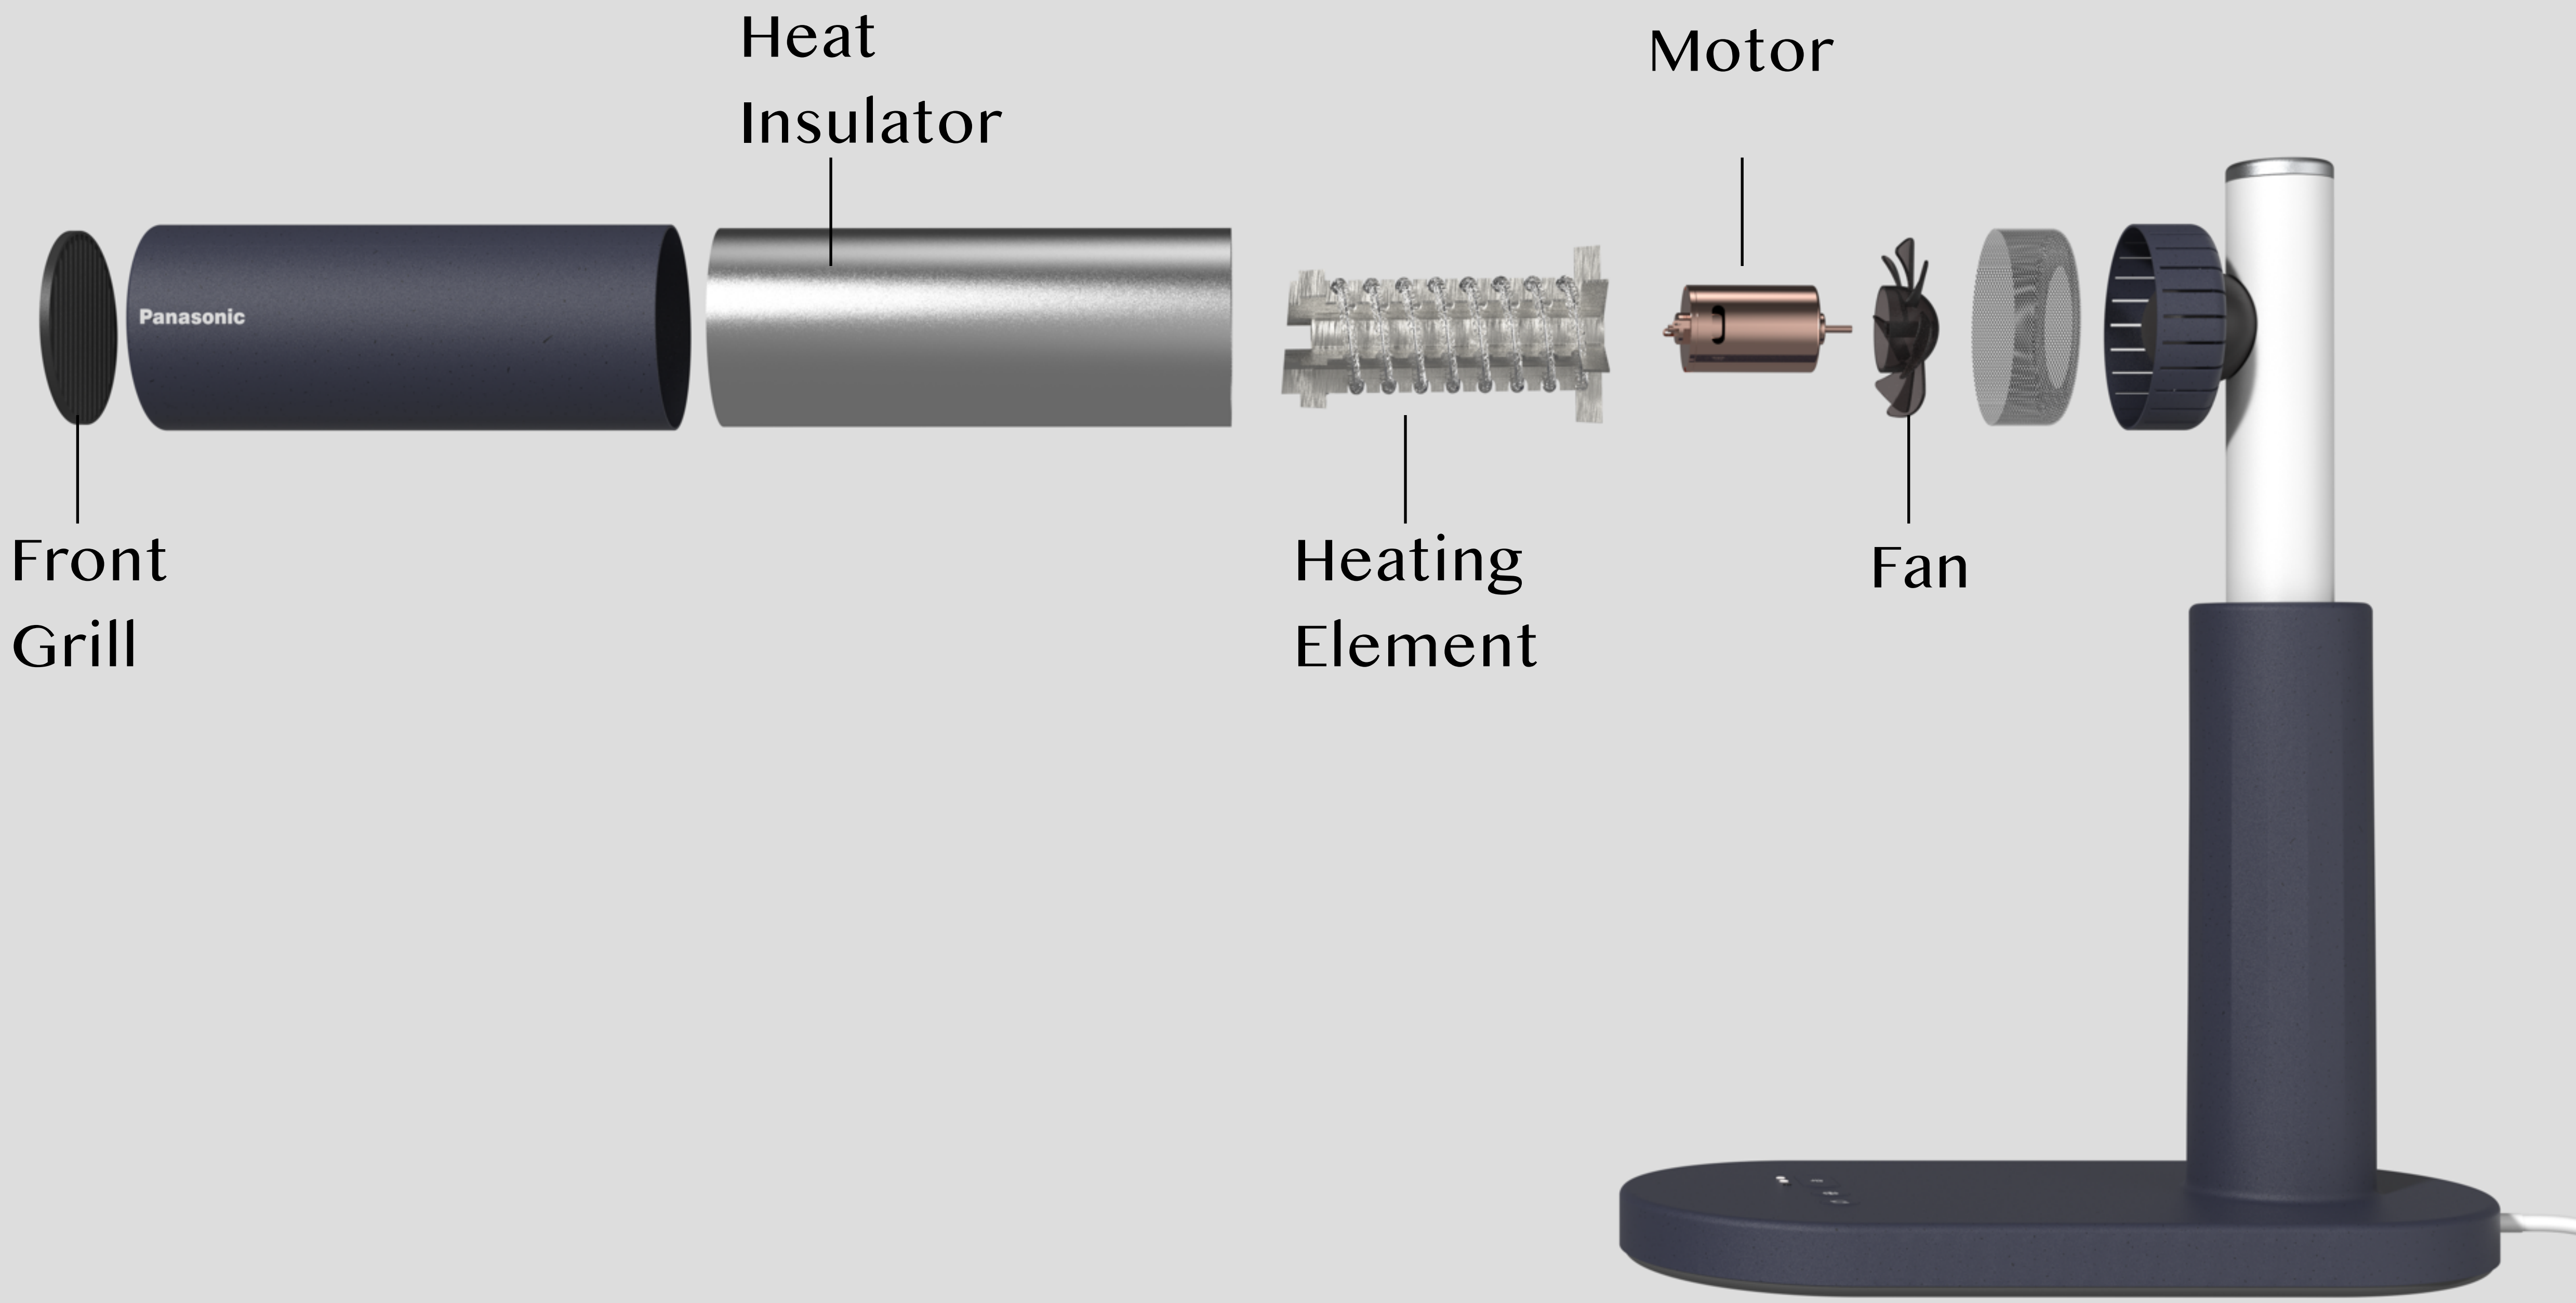

**TABLETOP HANDS-FREE  
HAIR DRYER**

This tabletop hands-free hair dryer is an innovative solution designed to **make your nighttime routine effortless and relaxing.**

This advanced dryer is perfect for those who **come home exhausted and want to quickly dry their hair after a shower before heading to bed.**

# USP

**Hands-Free**

**Oscillation  
Mechanism**

**Adjustable  
Stand**

**Rapid&Uniform  
Drying**

**Easy to Move**

**Motor**  
Oscillation  
mechanism

Coherent Design Language