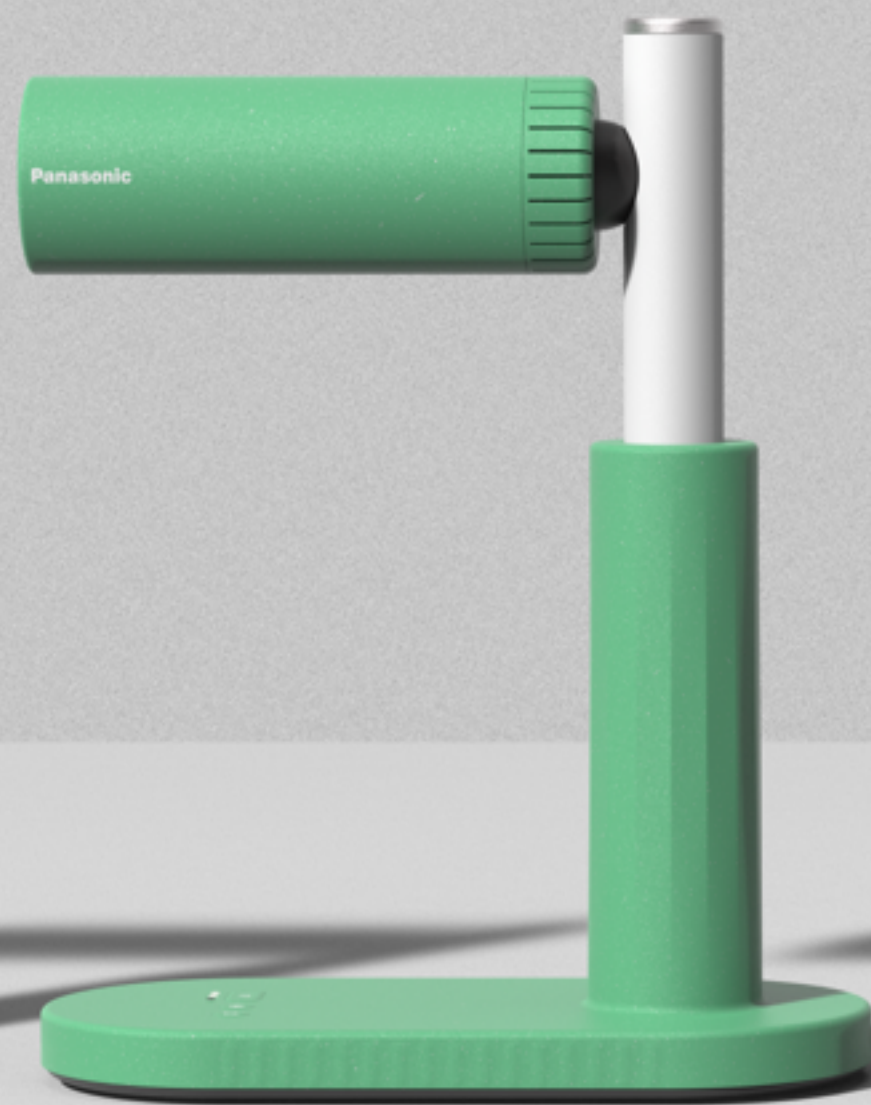

**TABLETOP HANDS-FREE  
HAIR DRYER**

This tabletop hands-free hair dryer is an innovative solution designed to **make your nighttime routine effortless and relaxing.**

This advanced dryer is perfect for those who **come home exhausted and want to quickly dry their hair after a shower before heading to bed.**

It is also ideal for individuals who frequently experience arm fatigue or boredom while blow-drying their hair, such as children, as well as for people with disabilities who need an easy-to-use, efficient drying solution.

# USP

**Hands-Free**

**Oscillation  
Mechanism**

**Adjustable  
Stand**

**Rapid&Uniform  
Drying**

**Easy to Move**

**Motor**  
Oscillation  
mechanism

Coherent Design Language