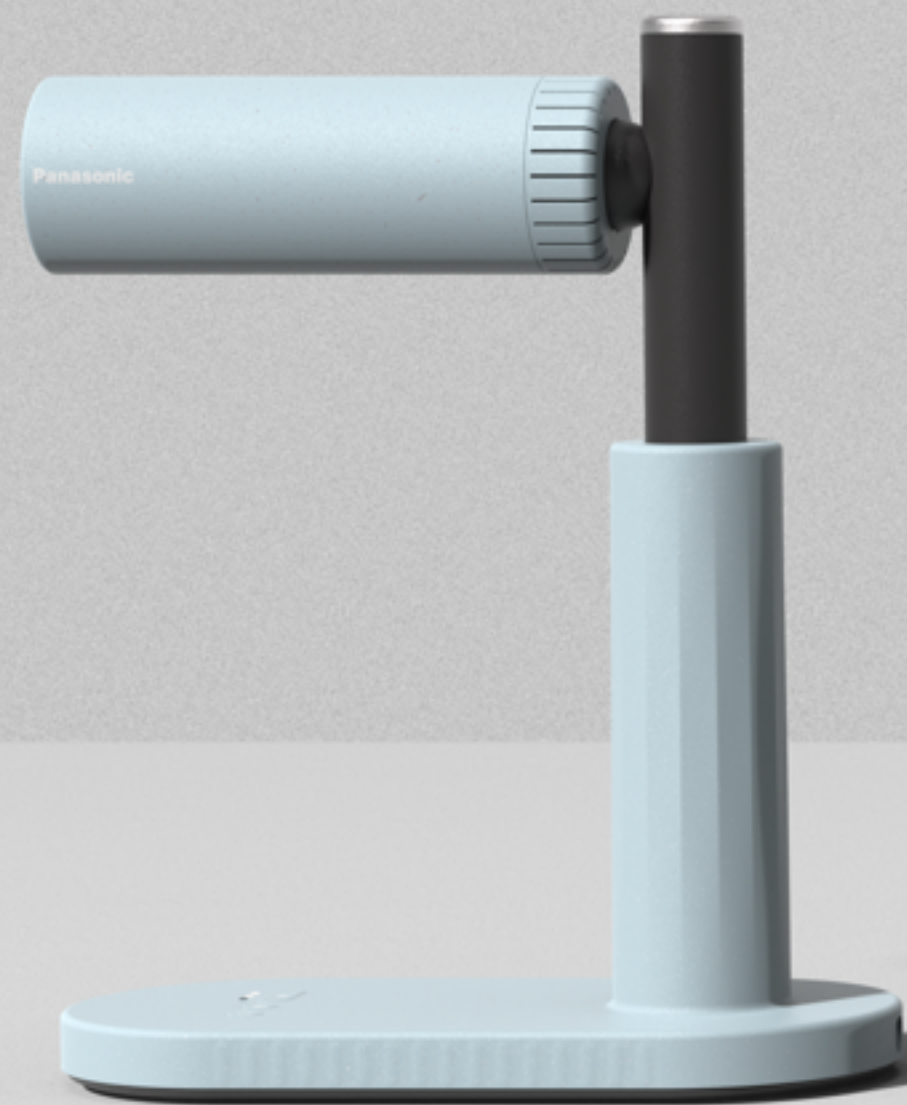

**TABLETOP HANDS-FREE  
HAIR DRYER**

This tabletop hands-free hair dryer is an innovative solution designed to **make your nighttime routine effortless and relaxing.**

This advanced dryer is perfect for those who **come home exhausted and want to quickly dry their hair after a shower before heading to bed.**

It is also ideal for individuals who frequently experience arm fatigue or boredom while blow-drying their hair, such as children, as well as for people with disabilities who need an easy-to-use, efficient drying solution.

# USP

**Hands-Free**

**Oscillation  
Mechanism**

**Adjustable  
Stand**

**Rapid&Uniform  
Drying**

**Easy to Move**

**Motor**  
Oscillation  
mechanism

Coherent Design Language