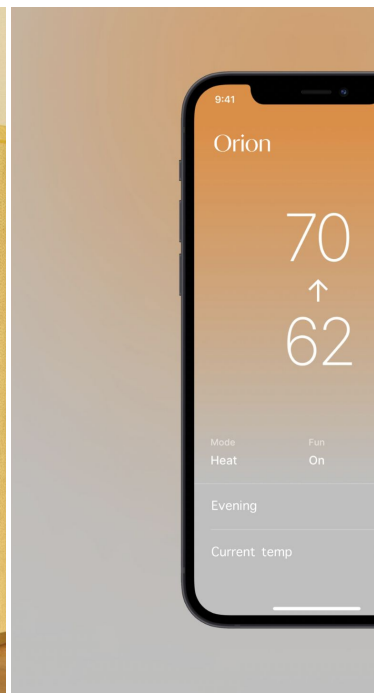

SLEEP TRACKING & HEALTH

Embedded smart sensors track your
sleep pattern and biometrics

DUAL-ZONE COOLING TECHNOLOGY

Unique sleep temperature profiles for each partner

AI POWERED THERMOREGULATION

Maintains your perfect temperature through all sleep stages

ORION SLEEP / 2026

ORION SLEEP / 2026

Daybreak
Visual Design
Language

Orion

Rise.
Shine.

Orion

Orion
Rise[™]
QUEEN

Packaging_Rise & Shine